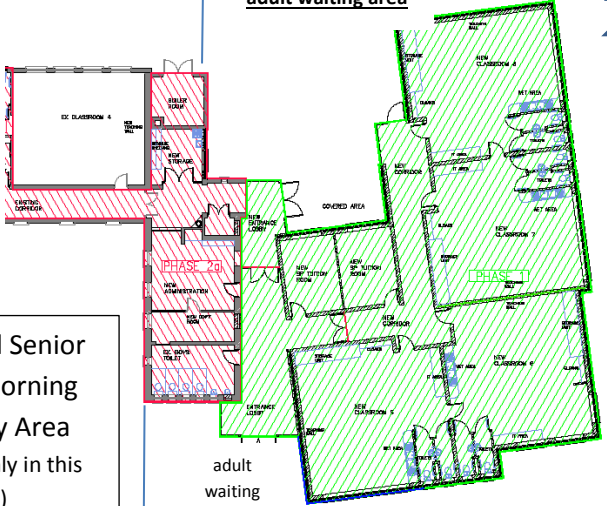

adult waiting area

Junior and Senior Infants Morning Assembly Area
 (Children only in this area)

Old Dublin Rd Entrance

Parents and Children
Please walk around the school building to your drop off area.
 Do not enter the school building unless you have an appointment or wish to go to the office
 Adults, please do not enter the childrens' assembly areas.
 For collection time at 2pm Junior and Senior Infants will be collected at the rear entrance (not the Dublin Rd entrance)