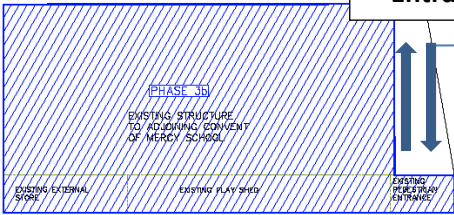

adult waiting area

Junior and Senior Infants Morning Assembly Area
 (Children only in this area)

Old Dublin Rd Entrance

Parents and Children
Please walk around the school building to your drop off area.
 Do not enter the school building unless you have an appointment or wish to go to the office
 Adults, please do not enter the childrens' assembly areas.
 For collection time at 2pm Junior and Senior Infants will be collected at the rear entrance (not the Dublin Rd entrance)